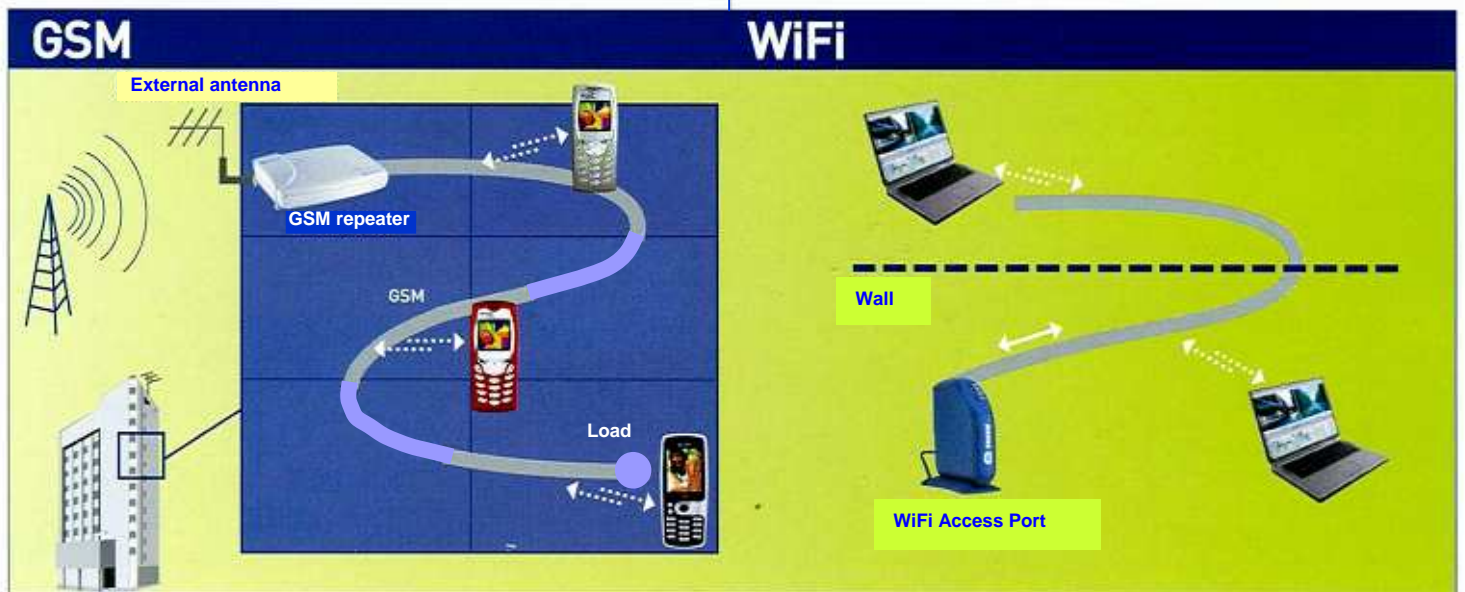

# «RADIATING QUAD» KITS

THE SMART SOLUTION FOR THE RADIO COVERAGE OF DARK AREAS

# “RADIATING QUAD” KITS

THE SMART SOLUTION FOR RADIO COVERAGE OF DARK AREAS

## Product

**Silec Cable** RADIATING QUAD is a new and unique leaky feeder concept specially designed for optimal of in-building radio coverage (GSM, UMTS, WiFi, DECT, etc...).

Small, modular and versatile SAGEM “RADIATING QUAD” KITS are particularly suited for the coverage of dark areas where solutions with traditional antennas fail. The low emission level together with a very good radiated field stability, allows a high level of confidentiality.

This product is designed to ensure a line-of-site coverage of approximately 6 m from the cable. (\*)

(\*) This characteristic depends on the environment, the cable position and the output power of the access point.